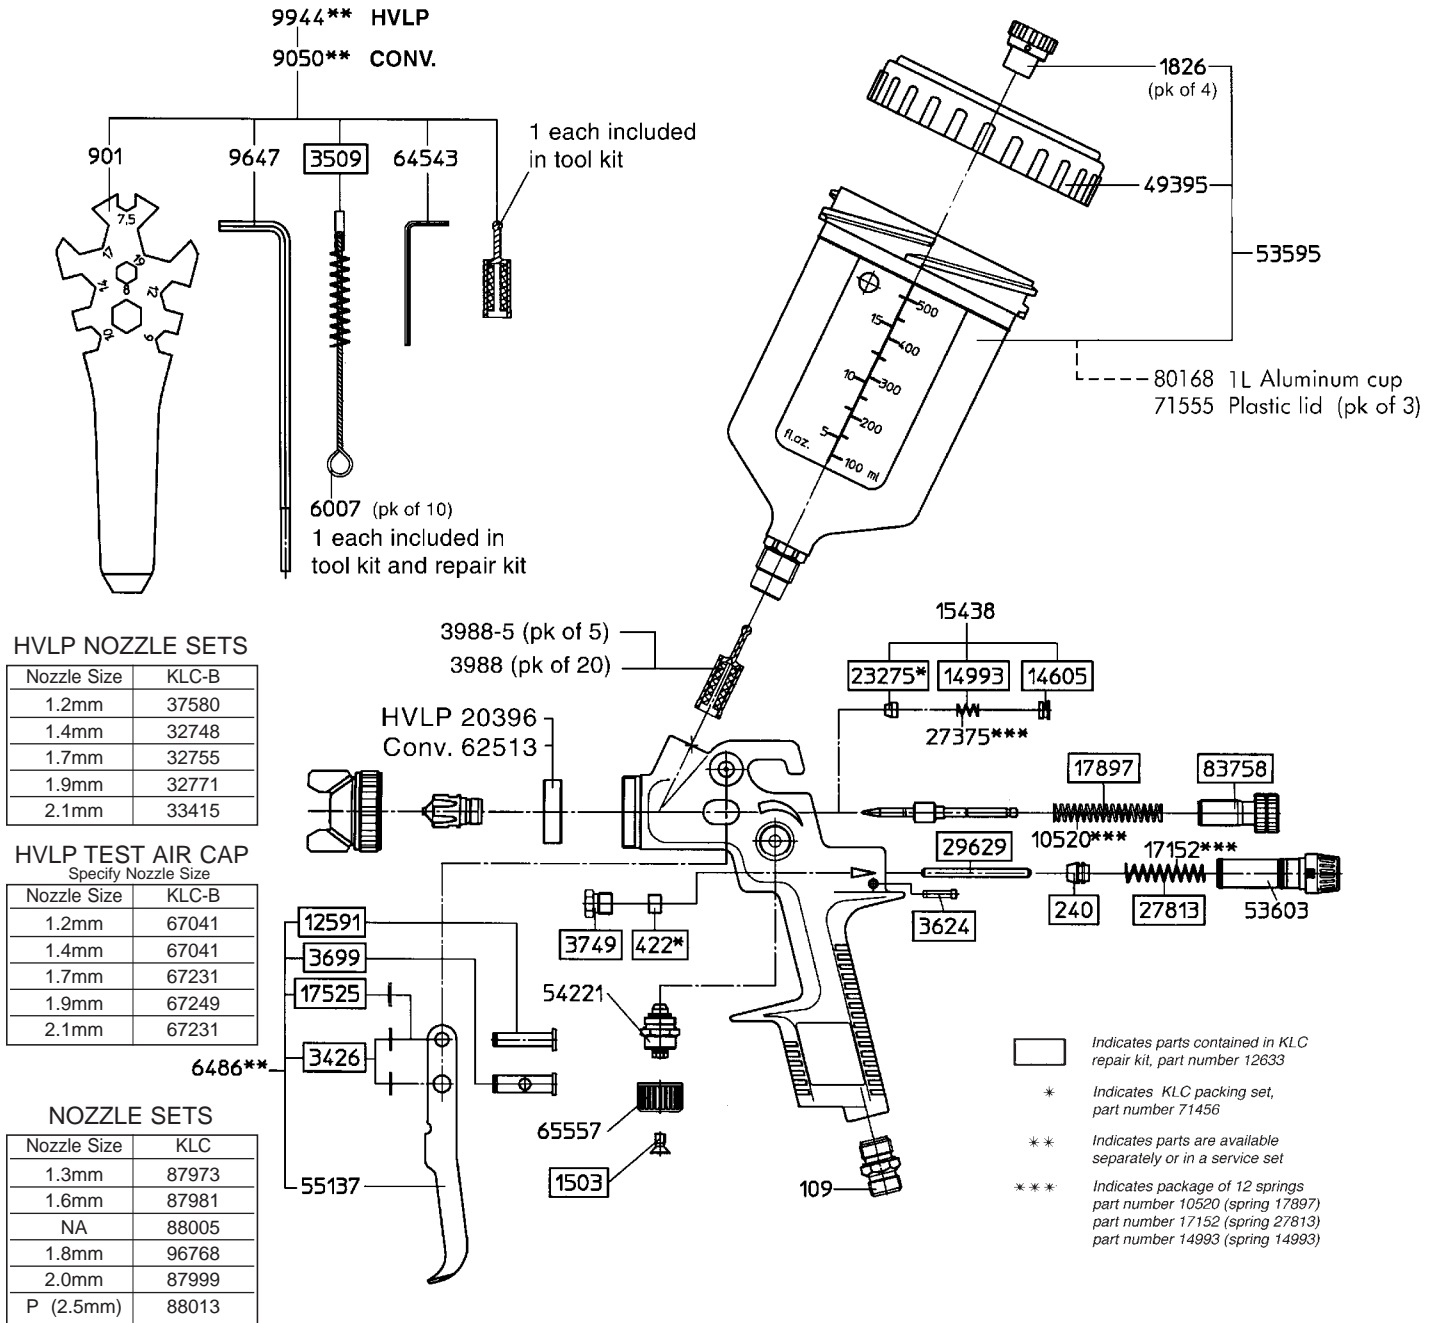

**SATA KLC HVLP Anodized Teal Green**

**SATA KLC-RP Conventional Anodized Charcoal Gray or Royal Blue**

Part #	Description	Part #	Description	Part #	Description
109	Air inlet fitting	9647	Allen wrench, 4mm	27813	Air piston spring
240	Air piston packing	9944	Tool Set, HVLP	29629	Air piston
422	Air piston packing	10520	Needle spring, pk of 12 #17897	49395	Cup lid, 0.6 L
901	Spanner wrench	12591	Pin, upper trigger	53595	0.6L plastic gravity cup
1503	Fan control screw	12633	Repair kit	53603	Air micrometer
1826	Non-drip device, pk of 4	14605	Bushing, needle packing	54221	Fan Control, complete
3426	Circlip	14993	Spring, needle packing	55137	Trigger
3509	Std cleaning brush	15438	Needle packing service set	62513	Air distribution insert, conv.
3624	Pin, micrometer	17152	Air piston spring, pk of 12 #27813	64543	Allen wrench, 2mm
3699	Pin, lower trigger	17525	Spring clip	65557	Knob, fan control
3749	Stuffing box	17897	Spring, needle	71456	Packing set
3988	Paint sieve, pk of 20	20396	Air distribution insert, HVLP	71555	Plastic lid, pk of 3
3988-5	Paint sieve, pk of 5	23275	Packing needle	80168	1L Aluminum cup
6007	Std cleaning brush, pk of 10	27375	Needle packing spring, pk of 12 #14993	83758	Fluid regulating control
6486	Trigger service set				
9050	Tool set, conventional				