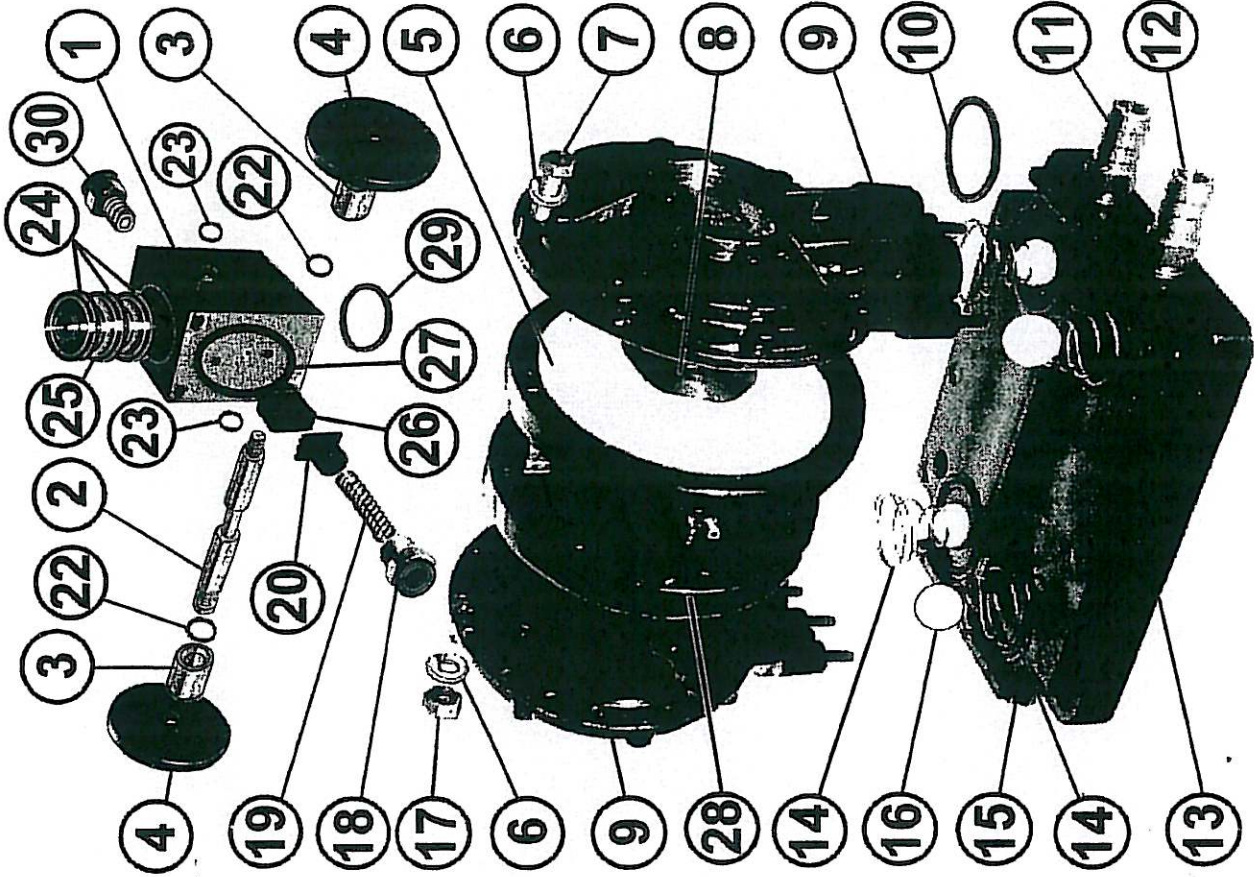

L. APHRAGM PUMP UDP-4TA / UDP-4TS

ITEM NO.	PART NO.	DESCRIPTION	Q'TY /UNIT
1	DP120-130	VALVE BODY ASSEMBLY (INCLUDING #25)	1
2	DP120-107	SHAFT, SS	1
3	DP120-171	SLEEVE	2
4	DP120-119	INNER DISC HOLDER	2
5	DP120-123	DIAPHRAGM, TEFLON	2
6	99-611C	FLAT WASHER, SS, 7/32"ID X 1/2"	38
7	DP120-125S	HEX. BOLT, SS	14
8	DP120-117	DISC HOLDER, BRASS	2
9	DP120-117S	DISC HOLDER, SS (UDP-4TS ONLY)	2
10	DP120-103	PUMP COVER	2
11	ZD020N	O-RING, NP, BASE PLATE	4
12	Z9125-6A	INLET, HOSE BARB, BRASS	1
13	Z9125-6AS	INLET, HOSE BARB, SS (UDP-4TS ONLY)	1
14	Z9125-6A	OUTLET, HOSE BARB, BRASS	1
15	Z9125-6AS	OUTLET, HOSE BARB, SS (UDP-4TS ONLY)	1
16	DP120-101	BASE PLATE	1
17	DP120-149	VALVE SPRING, SS	4
18	Z121-A	HEX PLUG, BRASS	2
19	Z121-AS	HEX PLUG, SS (UDP-4TS ONLY)	2
20	111-758C	CHECK VALVE, TEFLON BALL	4
21	111-758S	CHECK VALVE, SS BALL	4
22	DP120-127S	NUT, SS	22
23	QCF1418	QC FITTING	1
24	DP120-145	SPRING, LOCKING PISTON, SS	1
25	DP120-113	LOCKING PISTON	1
26	ZD011VT	O-RING, VITON, SHAFT	2
27	ZD107	O-RING, BUNA-N, PASSAGE	2
28	ZD113NP	O-RING, NP, BASE PLACE, NEOPRENE	4
29	DP120-133	ACTUATOR PISTON (INCLUDED IN #1)	1
30	DP120-111	SWITCH VALVE	1
31	ZD022	O-RING, BUNA-N, CENTER BODY	1
32	DP120-105	CENTER BODY	1
33	ZD024	O-RING, BUNA-N, VALVE BODY SIDE	2
34	QCF1418	QC FITTING	1

ATTN: Manager Kristen

OVERHAUL KIT
 PART NO. KIT-OHDPA (UDP-4TA)
 PART NO. KIT-OHDPS (UDP-4TS)